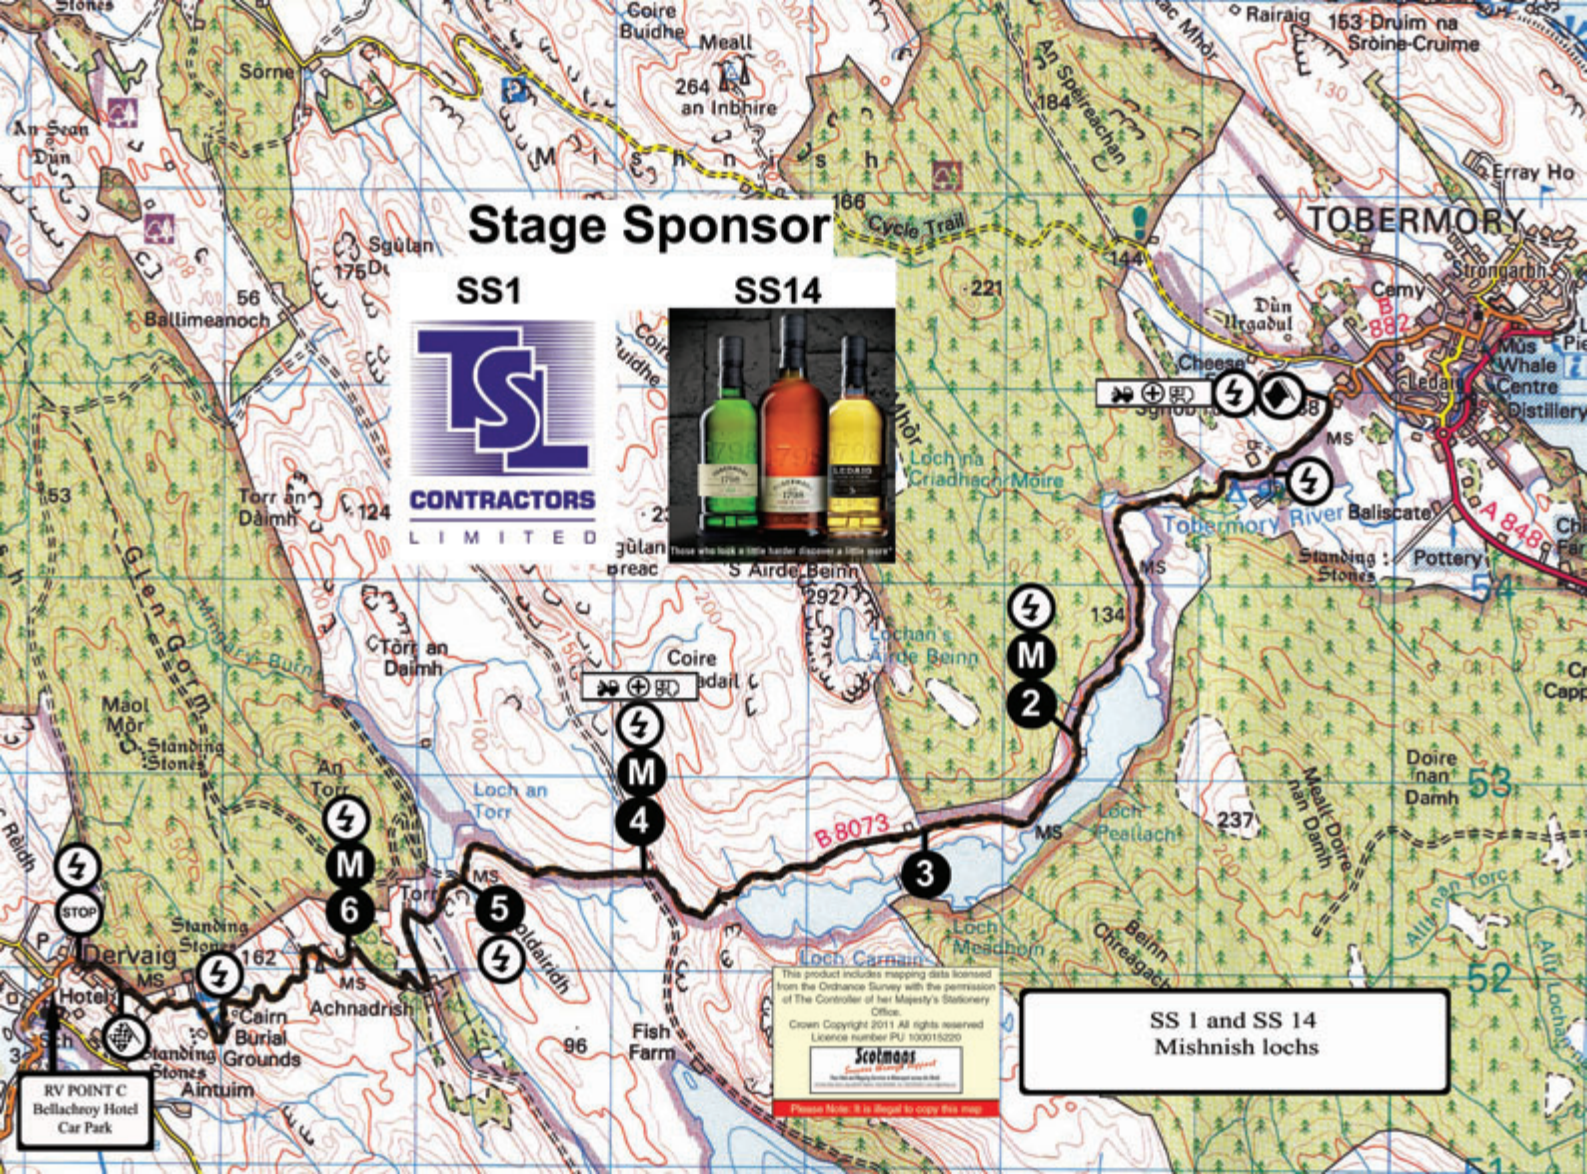

Stage Sponsor

SS1

SS14

Please Note: It is illegal to copy this map

SS 1 and SS 14
Mishnish lochs

RV POINT C
Bellachoy Hotel
Car Park